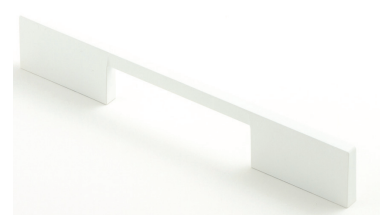

### The Statement Collection

Handle

Code	CTC (A)	Length (B)	Width (D)	Projection (C)	Finish
708.128.04	128mm	200mm	7mm	32mm	Matte Black
708.128.15	128mm	200mm	7mm	32mm	Satin Chrome
708.128.25	128mm	200mm	7mm	32mm	Matte White
708.192.04	192mm	260mm	7mm	32mm	Matte Black
708.192.15	192mm	260mm	7mm	32mm	Satin Chrome
708.192.25	192mm	260mm	7mm	32mm	Matte White

Available Finishes:

Matte Black

Satin Chrome

Matte White