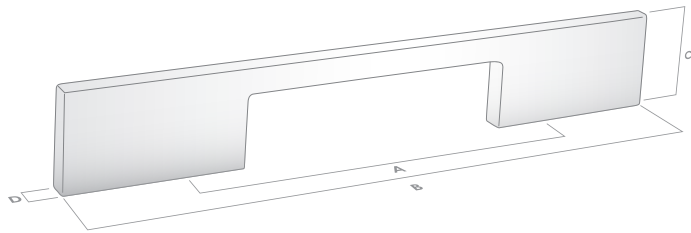

### The Statement Collection

Handle

Code	CTC (A)	Length (B)	Width (D)	Projection (C)	Finish
708.128.04	128mm	200mm	7mm	32mm	Matte Black
708.128.15	128mm	200mm	7mm	32mm	Satin Chrome
708.128.25	128mm	200mm	7mm	32mm	Matte White
708.192.04	192mm	260mm	7mm	32mm	Matte Black
708.192.15	192mm	260mm	7mm	32mm	Satin Chrome
708.192.25	192mm	260mm	7mm	32mm	Matte White